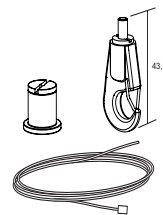

CLAMP CEILING

HEIGHT 59,5 CM
 WIDTH 59,5 CM
 DEPTH 4,5 CM
 TOTAL DEPTH 6,5 CM
 TOTAL WEIGHT 3,6 KG

HEIGHT 79,5 CM
 WIDTH 79,5 CM
 DEPTH 4,5 CM
 TOTAL DEPTH 6,5 CM
 TOTAL WEIGHT 6,6 KG

MATERIAL

Ecophon Inside
 Fabric
 Metal clamp for ceiling in selectable RAL color
 Wire 80 cm / 150 cm
 Adjustable cable lock with hook
 Ceiling fastener in selectable RAL color

PG1

Gabriel Soul
 Gabriel Soul Solange
 Gabriel Twist
 Gabriel Twist Melange
 Gabriel Xpress (2,0)

MOUNTING

Metal clamp 1 pcs

Wire 3 pcs 80 cm / 150 cm
 Adjustable cable lock with hook 3 pcs

Ceiling bracket 1 pcs

CLAMP FLOOR

HEIGHT	170 CM
WIDTH	120 CM
DEPHT	4,8 CM
TOTAL DEPTH	45 CM
WEIGHT	7,4 KG
FRAME WEIGHT	4,6 KG

MATERIAL

Ecophon Inside

Fabric

Metal frame in selectable RAL color

ACOUSTIC PROPERTIES

Frequency in Hz

CLAMP WALL SQUARE / ROUND

HEIGHT 59,5/79,5 CM
WIDTH 59,5/79,5 CM
DEPHT 4 CM
TOTAL DEPTH 6 CM
TOTAL WEIGHT 2,6/5,2 KG

DIAMETER ø60/80 CM
WIDTH 4 CM
TOTAL DEPTH 6 CM
TOTAL WEIGHT 2,8/3,6 KG

MATERIAL

Ecophon Inside
Fabric
Metal frame in selectable RAL color